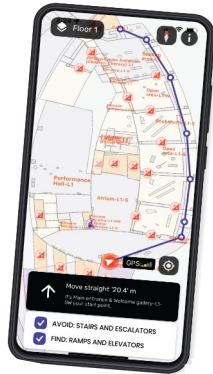

2019-2021

The Beginning

Created MVP and added 600,000 SQ FT

- One city block
- One C-Train station
- One office tower (Brookfield Place)
- New Central Library
- Arts Common

Community Showcases and Alpha Testing